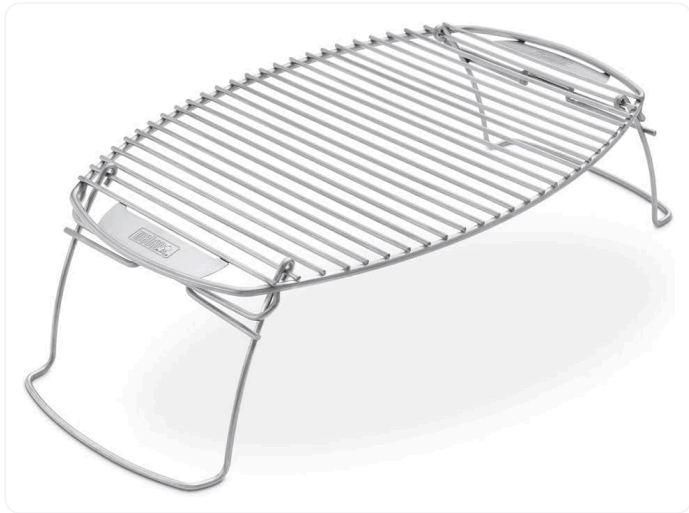

Weber 7647 22x12 Expansion Grilling Rack

QUICK BUYER GUIDE

Grill owners needing compact lightweight extra cooking surface on tabletop

At a Glance Specs

DIMENSIONS

12.2 by 22.1 by 5.1 inches

COOKING SURFACE

22 by 12 inches

MATERIAL

Stainless steel construction

WEIGHT

Approximately 3 pounds

PORTABILITY

Collapsible folding legs

STABILITY

Legs lock for stability

Who It Is Not For

- ✗ Commercial or heavy-duty grilling operations
- ✗ Buyers wanting permanently mounted grill shelves
- ✗ Users who need multi-tier large-capacity racks

Trade Offs to Consider

- Lightweight design may limit heavy load support
- Tabletop mounting means no permanent installation
- Collapsible legs add setup compared to fixed racks
- 22x12 size provides limited cooking area

Users Say

● POSITIVES

- ✓ Easy to store and carry
- ✓ Leg locks feel secure during use
- ✓ Adds usable warming or holding space

● COMPLAINTS

- ⚠ Surface area too small for larger pans
- ⚠ Not intended for very heavy cookware
- ⚠ Tabletop mounting limits permanent placement options